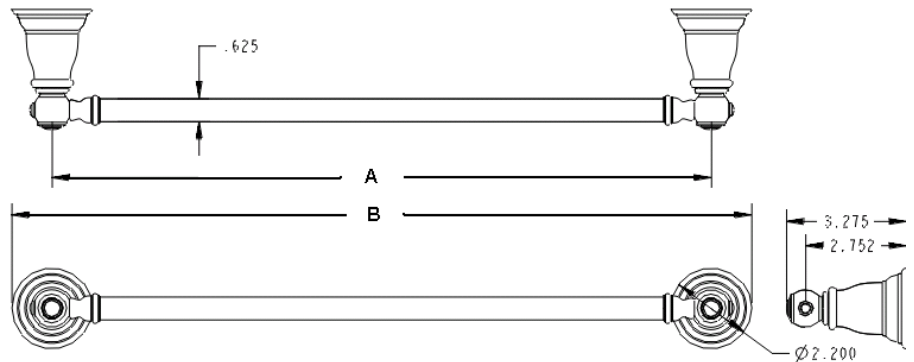

## 18" & 24" Towel Bar

### Stock Numbers:

- q **YB5418CH – 18" Towel Bar**  
Chrome Finish
- q **YB5424CH – 24" Towel Bar**  
Chrome Finish
- q **YB5418CP – 18" Towel Bar**  
Chrome & Polished Brass Finish
- q **YB5424CP – 24" Towel Bar**  
Chrome & Polished Brass Finish
- q **YB5418PB – 18" Towel Bar**  
Polished Brass Finish
- q **YB5424PB – 24" Towel Bar**  
Polished Brass Finish
- q **YB5418WR – 18" Towel Bar**  
Wrought Iron Finish
- q **YB5424WR – 24" Towel Bar**  
Wrought Iron Finish
- q **YB5418BN – 18" Towel Bar**  
Brushed Nickel Finish
- q **YB5424BN – 24" Towel Bar**  
Brushed Nickel Finish
- q **YB5418AN – 18" Towel Bar**  
Antique Nickel Finish
- q **YB5424AN – 24" Towel Bar**  
Antique Nickel Finish
- q **YB5418ORB – 18" Towel Bar**  
Oil Rubbed Bronze Finish
- q **YB5424ORB – 24" Towel Bar**  
Oil Rubbed Bronze Finish

### Dimensions:

Length	18"	24"
Dim. "A"	18.00	24.00
Dim. "B"	21.22	27.22
Dim. "C"	3.37	3.37

### Installation Instructions:

1. Remove the mounting post from the body by loosening the setscrew.
2. Position the mounting template on the wall in the desired location. Using a level, align the template and tape it to the wall.
3. Place each mounting post on the template.
4. One at a time, place each anchor screw through the mounting plate, centered in the large hole. Using a Phillips screwdriver, turn the anchor screw while applying pressure. Screw will self drill and tap into drywall.
5. Only insert screw 1/2 to 3/4 into wall.
6. After all screws are installed, tear the template away from the wall.
7. Tighten all 4 the screws. Do not over tighten.
8. Assemble the towel bar and posts.
9. While assembled, Position each end post with the setscrew down and place over mounting posts. Tighten the setscrew.