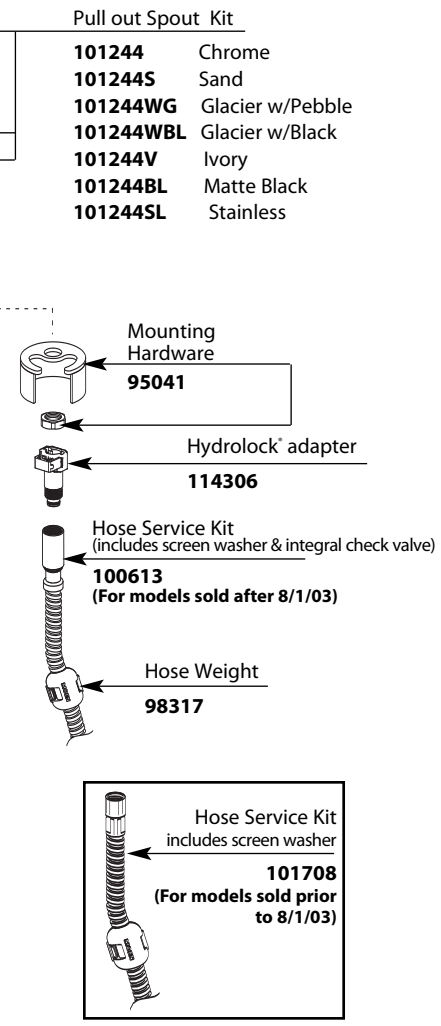

Buy it for looks. Buy it for life.®

Illustrated Parts

■ Order by Part Number

Extensa™ Single Control Kitchen Faucet with Pullout Spray		
MODEL	HANDLE	FINISH
7560	Lever	Chrome/Glacier
7560C	Lever	Chrome
7560S	Lever	Sand
7560W	Lever	Glacier
7560V	Lever	Ivory
7560BL	Lever	Matte Black
7560CS	Lever	Chrome/Sand
7560CBL	Lever	Chrome/Matte Black
7560SL	Lever	Stainless Steel
7560SLBL	Lever	Stainless Steel/Matte Black
87560C	Lever	Chrome
87560CSD	Lever	Chrome w/soap dispenser
87560S	Lever	Sand
87560W	Lever	Glacier
87560SL	Lever	Stainless Steel
DISCONTINUED SKUS		
87560	Lever	Chrome/Glacier
87560CS	Lever	Chrome/Sand
87560CBL	Lever	Chrome/Matte Black
87560SLBL	Lever	Stainless/Matte Black