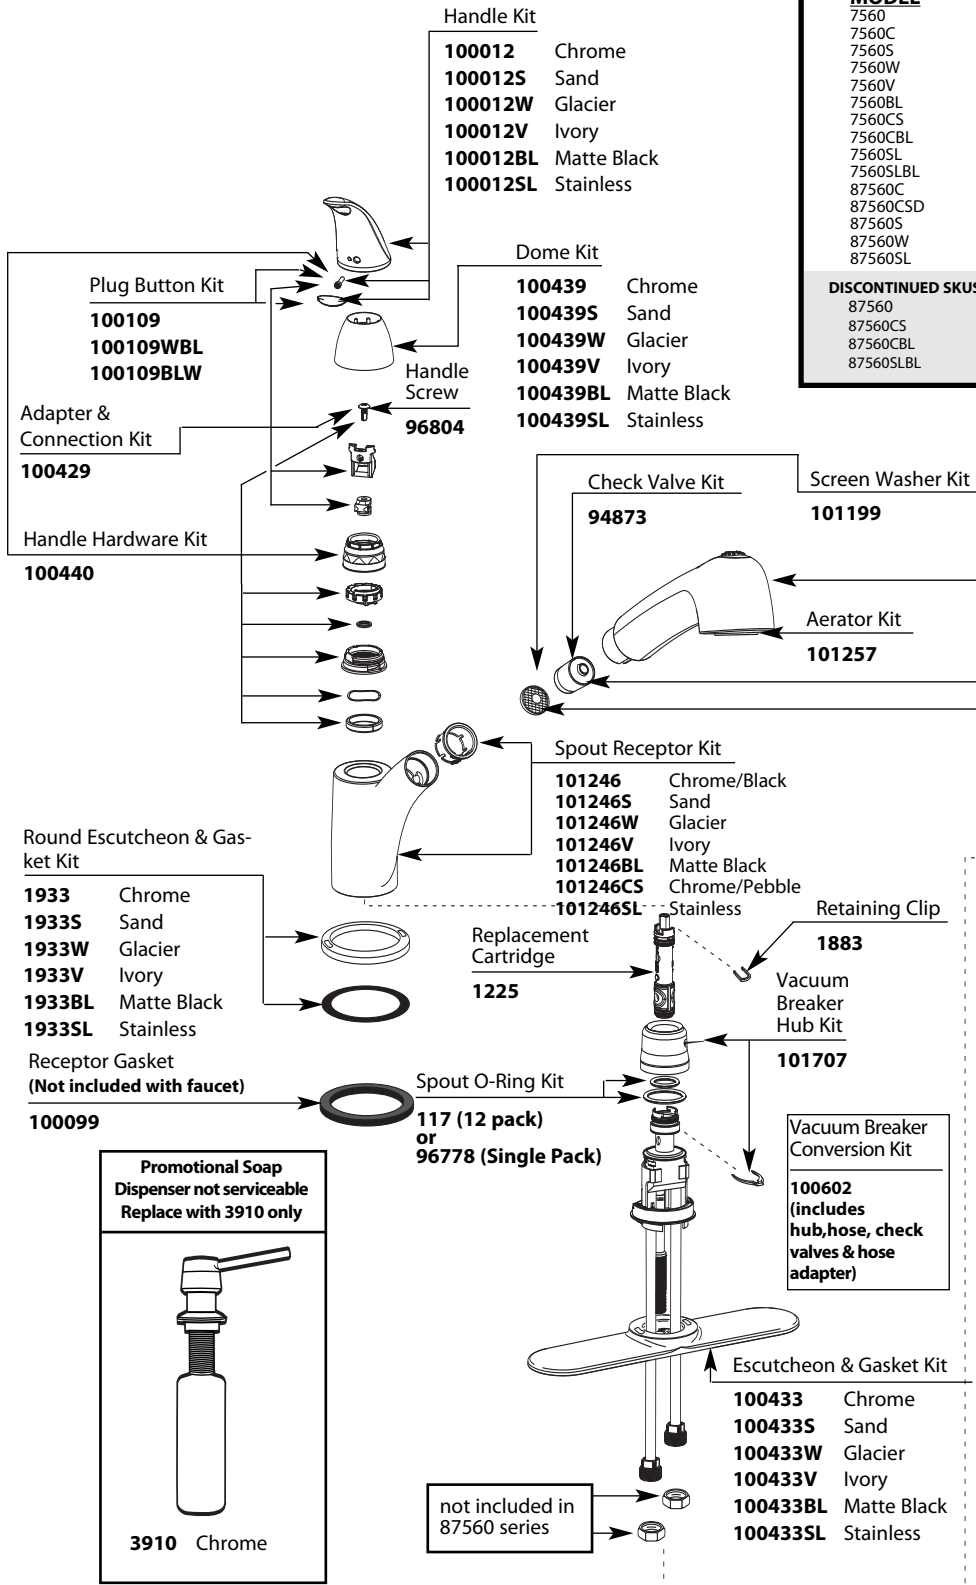

Buy it for looks. Buy it for life.®

Illustrated Parts

■ Order by Part Number

Extensa™ Single Control Kitchen Faucet with Pullout Spray		
MODEL	HANDLE	FINISH
7560	Lever	Chrome/Glacier
7560C	Lever	Chrome
7560S	Lever	Sand
7560W	Lever	Glacier
7560V	Lever	Ivory
7560BL	Lever	Matte Black
7560CS	Lever	Chrome/Sand
7560CBL	Lever	Chrome/Matte Black
7560SL	Lever	Stainless Steel
7560SLBL	Lever	Stainless Steel/Matte Black
87560C	Lever	Chrome
87560CSD	Lever	Chrome w/soap dispenser
87560S	Lever	Sand
87560W	Lever	Glacier
87560SL	Lever	Stainless Steel
DISCONTINUED SKUS		
87560	Lever	Chrome/Glacier
87560CS	Lever	Chrome/Sand
87560CBL	Lever	Chrome/Matte Black
87560SLBL	Lever	Stainless/Matte Black