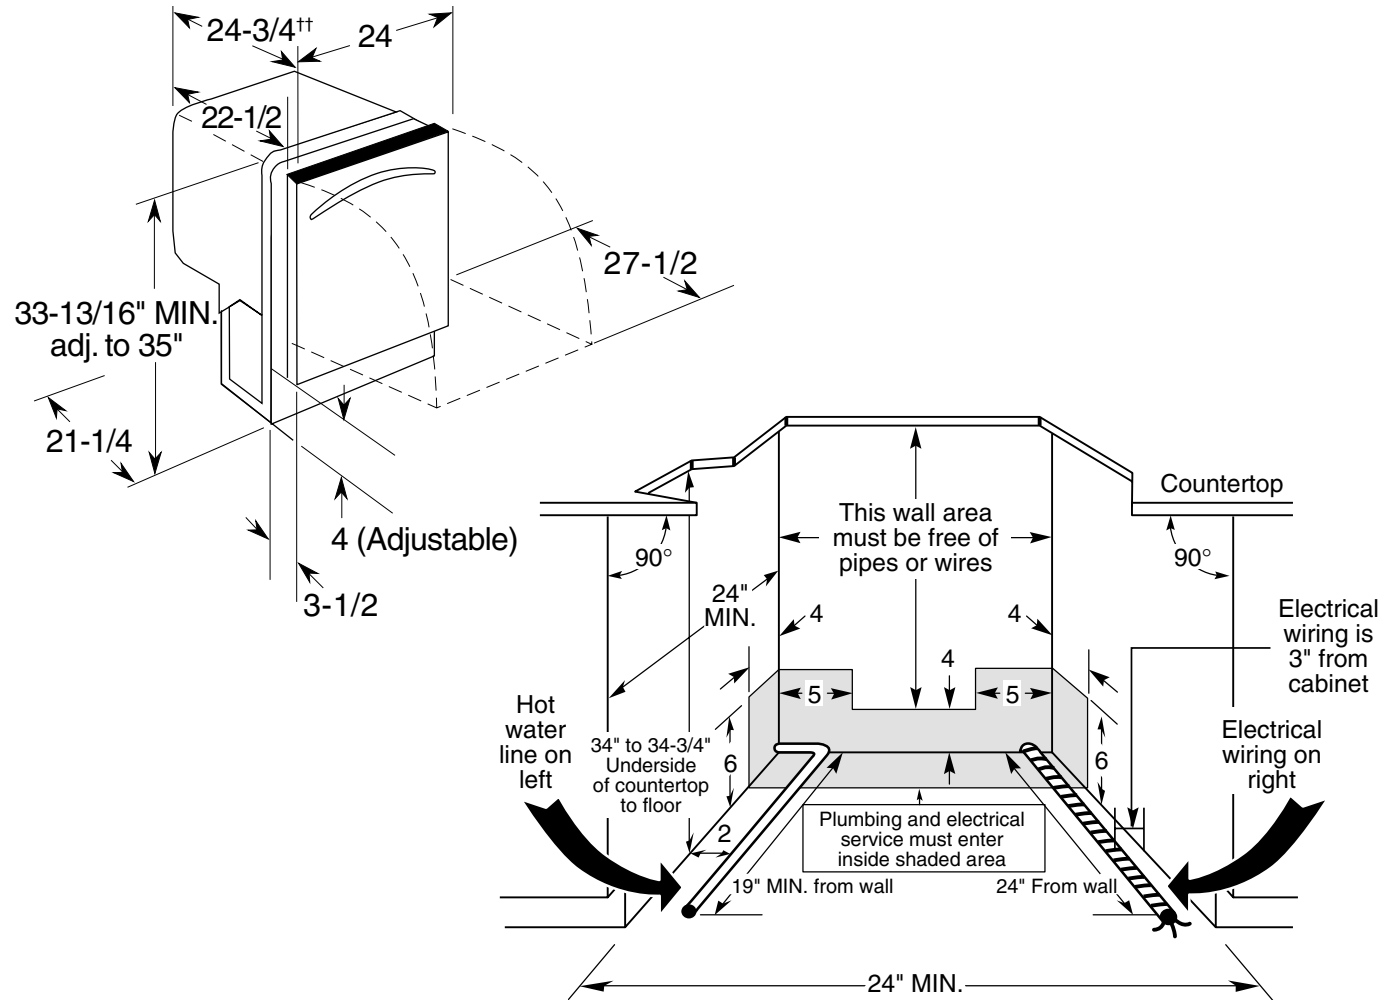

PDW9200/9280L

GE Profile™ Fully Integrated Built-In Dishwasher with Stainless Interior

Dimensions and Installation Information (in inches)

Electrical Rating

Voltage AC.....	120
Hertz.....	60
Total connected load amperage.....	9.1
Calrod® heater watts max.....	875

For use on adequately wired 120-volt, 15-amp circuit having 2-wire service with a separate ground wire. This appliance must be grounded for safe operation.

Installation Information: Before installing, consult installation instructions packed with product for current dimensional data.

†† Add 1/2" for deepest part of contour door. Allow an additional 2" for the handle on PDW9900/9800/9200 Series models.

For answers to your Monogram®, GE Profile™ or GE® appliance questions, visit our website at ge.com or call GE Answer Center® service, 800.626.2000.