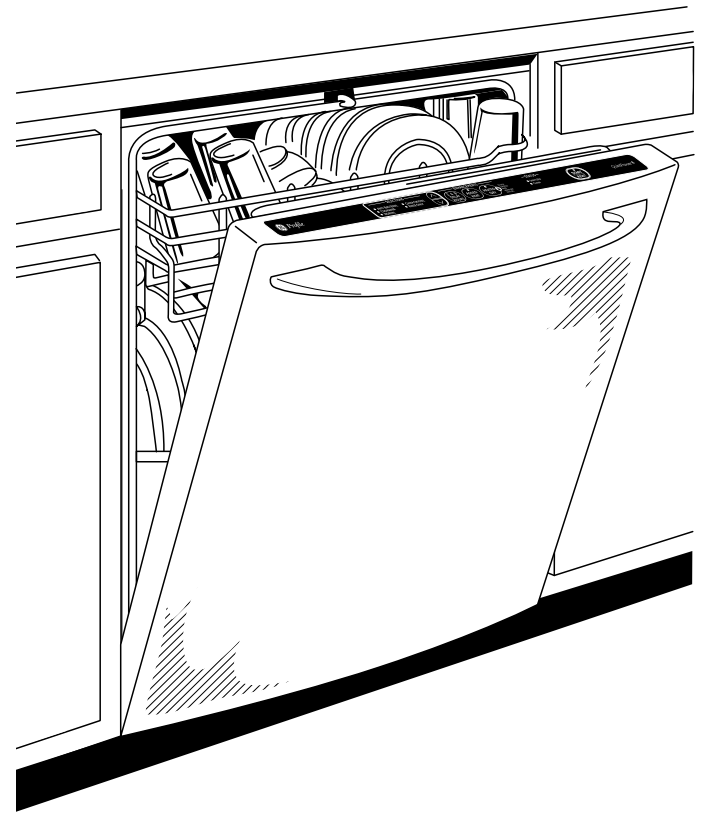

Features and Benefits

- Stainless Contour Door with Stainless Sculptured Handle and Hidden Controls - Creates an elegant appearance with a sleek stainless steel door and handle while hiding the controls inside the top edge of the dishwasher door (Model PDW9280LSS)
- 6-Level BrilliantClean™ Wash System with CleanSensor™ - Scrubs dishes clean with three full-sized wash arms, six levels of wash action and a sensor that continually monitors and adjusts the wash cycle for a superior clean
- Giant Tub with Maximum Capacity Nylon Racking - Holds tall and oversized items; washes 16 place settings at once
- Removable upper rack - Pulls out completely to allow for washing items as large as a 20 gallon stockpot
- 2/4/8 Hour Delay Start - Makes it easier than ever to wash dishes at any hour taking advantage of reduced energy rates or washing dishes even when the family is asleep
- QuietPower™ 6 Sound Package - Preserves peace and quiet in the kitchen with fan-assisted drying and an enhanced insulation package
- Audible End-Of-Cycle Signal - When on, emits an audible signal to indicate the cycle has ended
- Fully Integrated Light-Touch Electronic Controls - Tucks easy-to-use light-touch control pads out of sight inside the door's top edge
- 2 sets fold down tines in lower rack - Provides loading flexibility for pots, pans and large bowls
- Model PDW9280LSS - Stainless steel (shown)
- Model PDW9200LWW - White on white
- Model PDW9200LBB - Black on black